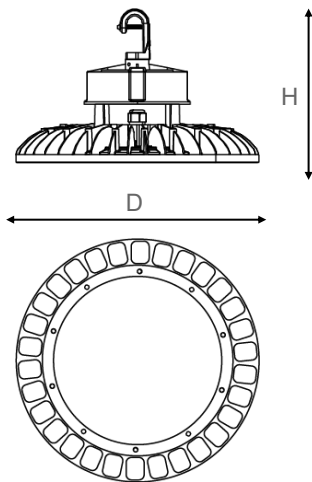

**PRODUCT FEATURES**

- Die-Cast Aluminum Alloy Housing
- Black Finish
- IP65 Rating - Suitable for Wet Locations
- 200-480 Voltage Rating, PF > 0.9, THD < 20%
- CRI > 80
- Mercury and UV Free
- Flat Clear Glass Lens
- Dimming: 1-10V, PWM, VR
- 50,000 Hour Lifetime Rating
- 5-Year Limited Warranty
- UL / cUL Certified
- Operating Temperature: -22°F to 122°F (-30°C to 50°C)

**PRODUCT SPECIFICATIONS**

MODEL	ITEM #	POWER (W)	LUMENS (LM)	CCT (K)	DIMENSIONS (IN) D x H	EFFICIENCY (Lm/W)	BEAM ANGLE
CLU11-150WSH1-BK50	L150W5KUFOHCL11	150	20,250	5000	Ø 11.73 x 7.44	135	110°

**DIAGRAM**

**PHOTOMETRY**