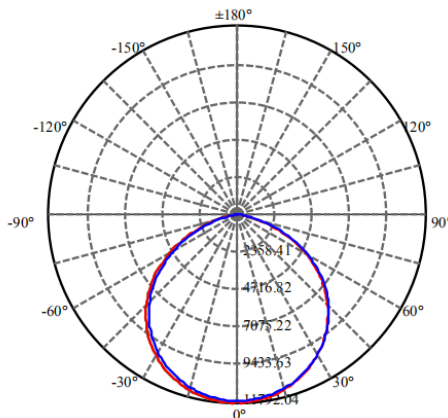

PRODUCT SPECIFICATIONS

MODEL	ITEM #	POWER (W)	LUMENS (LM)	CCT (K)	DIMENSIONS (IN) D x H	EFFICIENCY (Lm/W)	BEAM ANGLE
CLU11-240WRD1-BK50	L240W5KUFOCL11	240	32,400	5000	Ø 14.17 x 8.98	135	110°

DIAGRAM

PHOTOMETRY

Max , Ave Beam angle of C180plane111.64