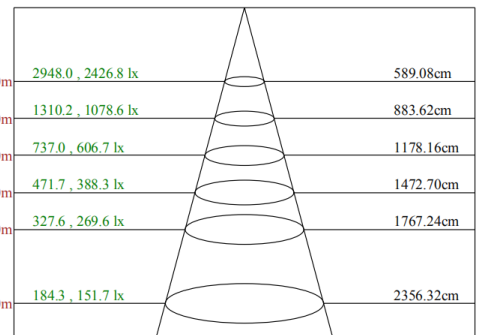

PRODUCT SPECIFICATIONS

MODEL	ITEM #	POWER (W)	LUMENS (LM)	CCT (K)	DIMENSIONS (IN) D x H	EFFICIENCY (Lm/W)	BEAM ANGLE
CLU11-240WRD1-BK50	L240W5KUFOCL11	240	32,400	5000	Ø 14.17 x 8.98	135	110°

DIAGRAM

PHOTOMETRY

Max , Ave Beam angle of C180plane111.64