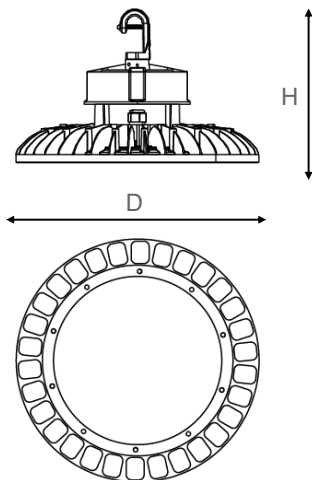

PRODUCT FEATURES

- Die-Cast Aluminum Alloy Housing
- Black Finish
- IP65 Rating - Suitable for Wet Locations
- 100-277 Voltage Rating, PF > 0.9, THD < 20%
- CRI > 80
- Mercury and UV Free
- Dimming: 1-10V, PWM, VR
- Flat Clear Glass Lens
- 50,000 Hour Lifetime Rating
- 5-Year Limited Warranty
- DLC Premium Listed
- UL / cUL Certified
- Operating Temperature: -22°F to 122°F (-30°C to 50°C)

PRODUCT SPECIFICATIONS

MODEL	ITEM #	POWER (W)	LUMENS (LM)	CCT (K)	DIMENSIONS (IN) D x H	EFFICIENCY (Lm/W)	BEAM ANGLE
CLU11-240WRD1-BK50	L240W5KUFOCL11	240	32,400	5000	Ø 14.17 x 8.98	135	110°

DIAGRAM

PHOTOMETRY

Max , Ave Beam angle of C180plane111.64