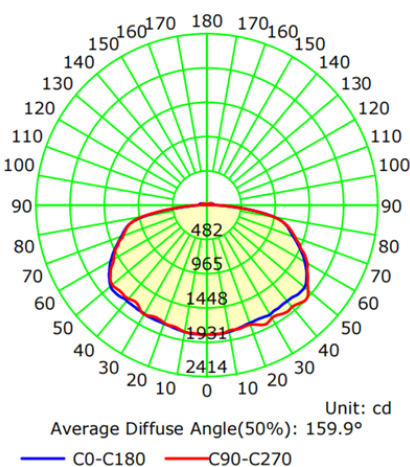

PRODUCT FEATURES

- Die-Cast Aluminum Alloy Housing
- Bronze Finish
- Tunable CCT (3000K/4000K/5000K)
- IP65 Rating - Suitable for Wet Locations
- 120-277 Voltage Rating, PF > 0.9, THD < 20%
- CRI > 80
- 0-10V Dimming
- Striped Clear Plastic Lens
- DLC Premium Listed
- UL Certified
- 50,000 Hour Lifetime Rating
- 5-Year Limited Warranty
- Operating Temperature Range: -22°F to 113°F (-30°C to 45°C)

PRODUCT SPECIFICATIONS

MODEL	ITEM #	POWER (W)	LUMENS (LM)	CCT (K)	DIMENSIONS (IN) (L x W x H)	EFFICIENCY (Lm/W)	BEAM ANGLE
CLCN11-75WBSP1DA1	L75WTUNCNSCL11	75	9000	3000	10.01 x 10.01 x 4.15	122 - 135	160°
			9600	4000			
			9600	5000			

Luminous Intensity Distribution Curve

The Average Illuminance Effective Figure

DIAGRAM