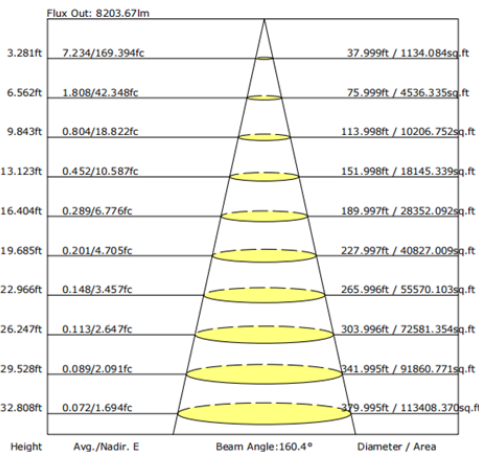

PRODUCT SPECIFICATIONS

MODEL	ITEM #	POWER (W)	LUMENS (LM)	CCT (K)	DIMENSIONS (IN) (L x W x H)	EFFICIENCY (Lm/W)	BEAM ANGLE
CLCN11-75WBSP1DA1	L75WTUNCNSCL11	75	9000	3000	10.01 x 10.01 x 4.15	122 - 135	160°
			9600	4000			
			9600	5000			

Luminous Intensity Distribution Curve

The Average Illuminance Effective Figure

DIAGRAM